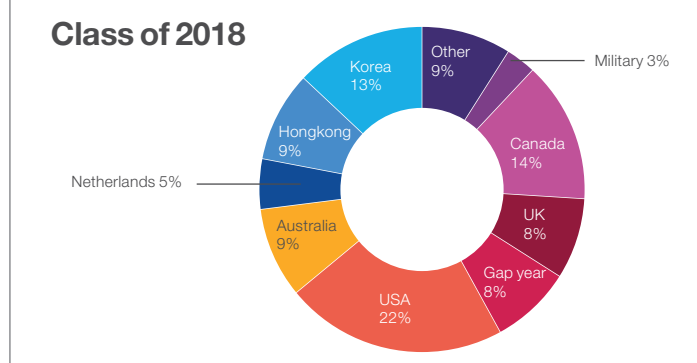

College and University

Acceptances from Class of 2012-2018

AFRICA

University of Pretoria

ASIA

Art Design Media School

De la Salle University

International Christian University*

Keio University*

Meiji University

Nanyang Technology University

National University of Singapore

Osaka University

The Chinese University of Hong Kong*

The Hong Kong University of

Science & Technology*

University of Hong Kong*

Waseda University*

AUSTRALIA

Australia National University

Griffith University

James Cook University

Monash University*

Royal Melbourne Institute of
Technology

University of Adelaide

University of Brisbane

University of Melbourne*

University of Queensland

University of Sydney

UNSW Australia

Victoria University

CANADA

Algonquin College of App.Arts&Tec

British Columbia Institute of
Technology

Carleton University

Concordia University*

Dalhousie University

Mc Master University

McGill University

Queen's University

Simon Fraser University*

University of Alberta

University of British Columbia*

University of Toronto*

University of Victoria

University of Waterloo

Wilfrid Laurier University

York University

EUROPE

Copenhagen Business School

Ecole Hoteliere de Lausanne*

Idrettsskolen Numedal

Folkehogskole

Jacob University

Les Roches International School of
Hotel Management

LUISS Guido Carli University, Italy

Norwegian University of Life Sciences

Paris College of Art
St. Tillburg of Geneva
University of Groningen

KOREA

KAIST*

Seoul National University*

Sungkyunkwan University

Sungshin Women's University

Yonsei University

THE NETHERLANDS

Amsterdam University College

Eramus Universiteit Rotterdam

Halmstad University

Hotelschool The Hague

Rotterdam School of Management

University of Amsterdam

Universiteit Leiden

University College Maastricht*

University College Utrecht

University of Twente

Wageningen University and
Research

UNITED KINGDOM

Cardiff University

Central St. Martin's College of Art
and Design

City University London

Edinburg College of Art

Edinburgh Napier University*

Glasgow Caledonian University

Glion Institute of Higher Education*

Goldsmith's College, University of
London

Heriot-Watt University Edinburgh

Imperial College of London

Kings' College London*

London College of Art

London College of Fashion

London School of Economics and
Political Science*

Loughborough University

Manchester Metropolitan University

Middlesex University

Queen Mary University*

School of Oriental and African Studies

University College London

University of Aberdeen

University of Arts London

IB Results

In the past 10 years 93% of UNIS students have attempted the IB Diploma.

Year	2018	2017	2016
Total UNIS Graduates	66	70	61
Diploma Candidates	65	63	52
UNIS Pass Rate	94%	94%	94%
World Pass Rate	78%	79%	79%
UNIS Average Score	34	34	34
World Average Score	30	30	30
Number of 40+ scores	13	8	6
Number of Bilingual Diplomas	30	28	26

Colorado State University

Columbia University

Cornell University

DePaul University

Drexel University

Elon University

Emory University

Evergreen State College

Fashion Institute of Technology

Fordham University

George Washington University*

Georgetown University

Grinnell College

Guilford College

Hawaii Pacific University

James Madison University

John Hopkins University

Lafayette College*

Lawrence University

Lehigh University

Mahattan School of Music

New York University*

Northeastern University*

Northwestern University

Pennsylvania State University*

Portland State University

Pratt Institute

Princeton University

Purdue University

Seattle Pacific University

St. Norbert College

Stanford University

Stony Brook University

Swarthmore College

Syracuse University

Temple University*

The Ohio State University

Tufts University

University of California, Davis

University of California, Irvine*

University of California, Los
Angeles*

University of California, San Diego*

University of California, Santa Barbara

University of Central Florida

University of Chicago

University of Illinois Urbana-Champaign

University of Minnesota*

University of Oregon*

University of Pennsylvania

University of Portland

University of Richmond

University of Southern California

University of Vermont

University of Washington

Vanderbilt University

Vassar College

Virginia Commonwealth University

Virginia Tech