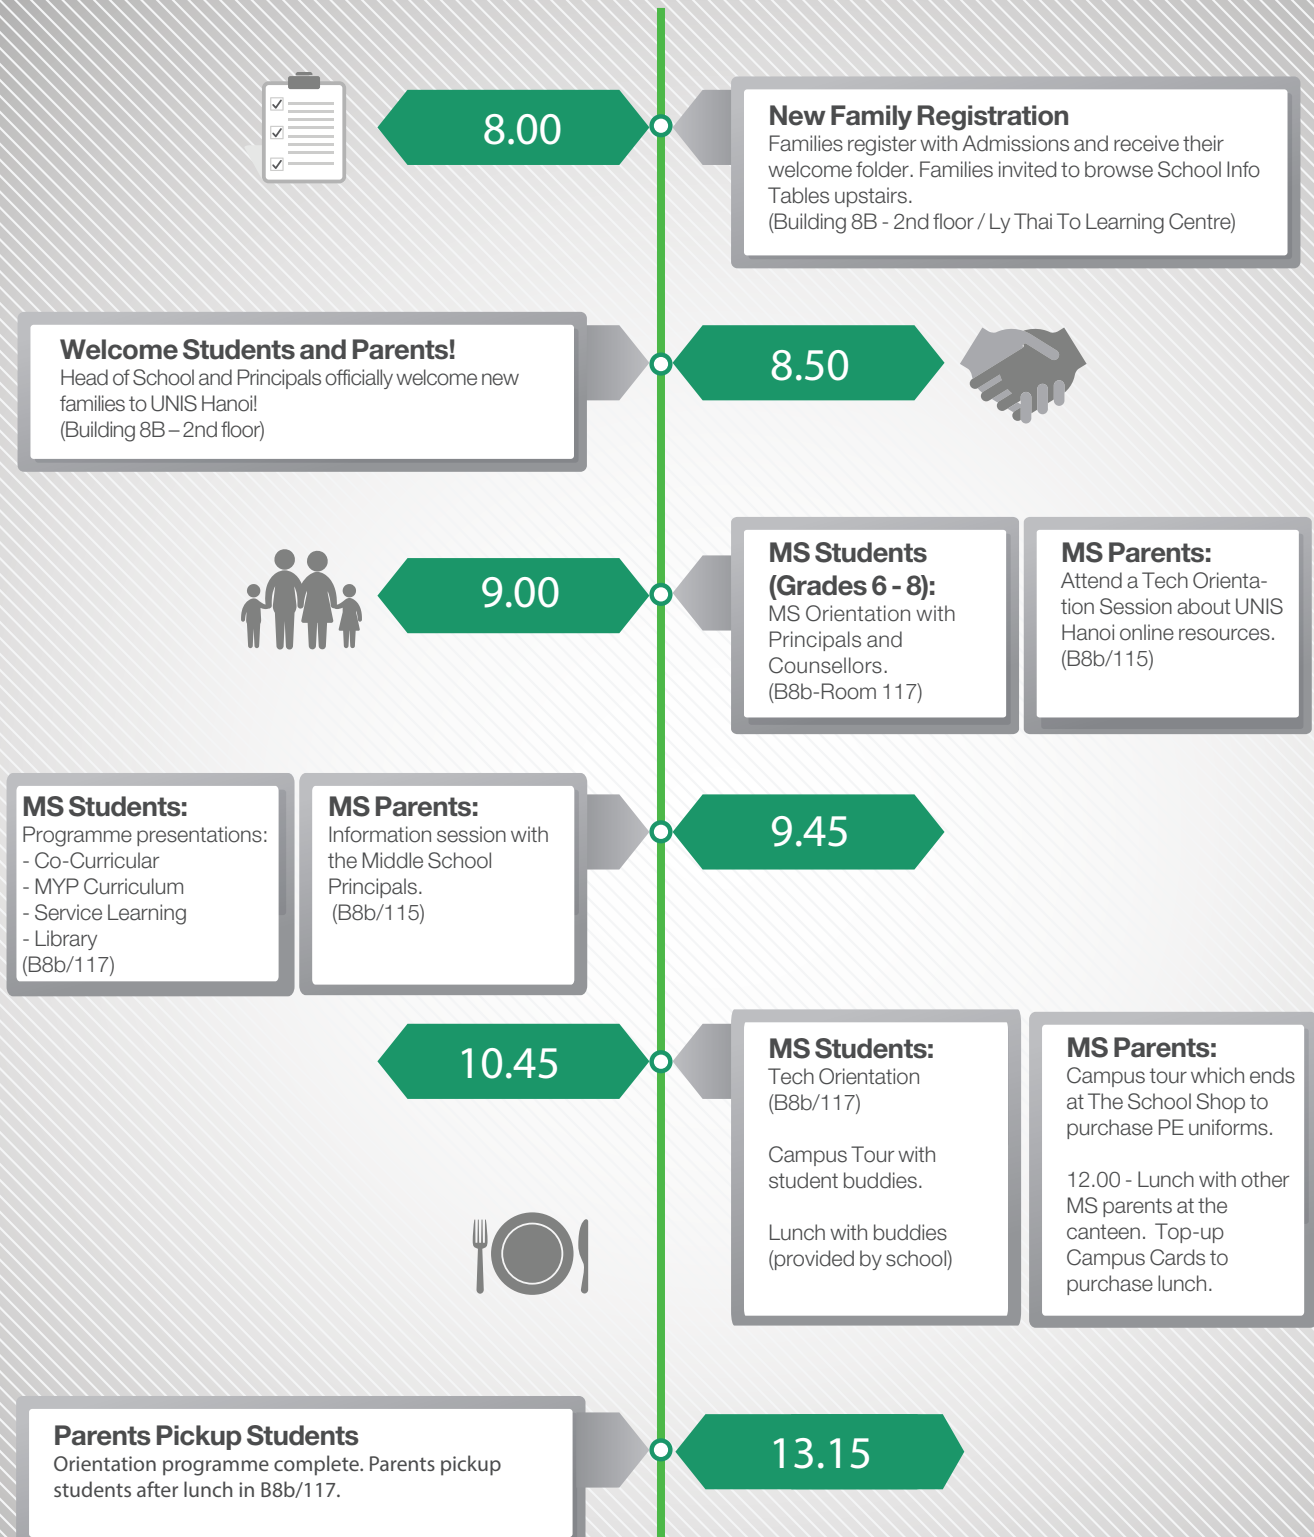

#### HOMEROOM VISITS

9.00

#### Discovery - Grade 5

9.00 - 9.25

**Parents and students** visit homeroom classes and get to know their teacher!

9.25 - 9.45

**Parents and students** rejoin new families on the playground. Meet ES Administration and opportunity to ask questions.

#### January 21: ES Tech Orientation

Time: 9.00 - 10.00

Location: B4 Healthrooms (above Sports Centre)

Parents in Discovery to Grade 5 are guided through the school's information systems used in ES.

- We warmly welcome NEW students and families for Orientation on FRIDAY 18 JANUARY
- It is essential that all new students and parents attend Orientation
- If you have any questions before Orientation Day, please do not hesitate to contact: admissions@unishanoi.org

## MIDDLE SCHOOL NEW FAMILY ORIENTATION

Grade 6 - Grade 8

- We warmly welcome NEW students and families for Orientation on FRIDAY 18 JANUARY
- It is essential that all new students and parents attend Orientation
- If you have any questions before Orientation Day, please do not hesitate to contact: admissions@unishanoi.org